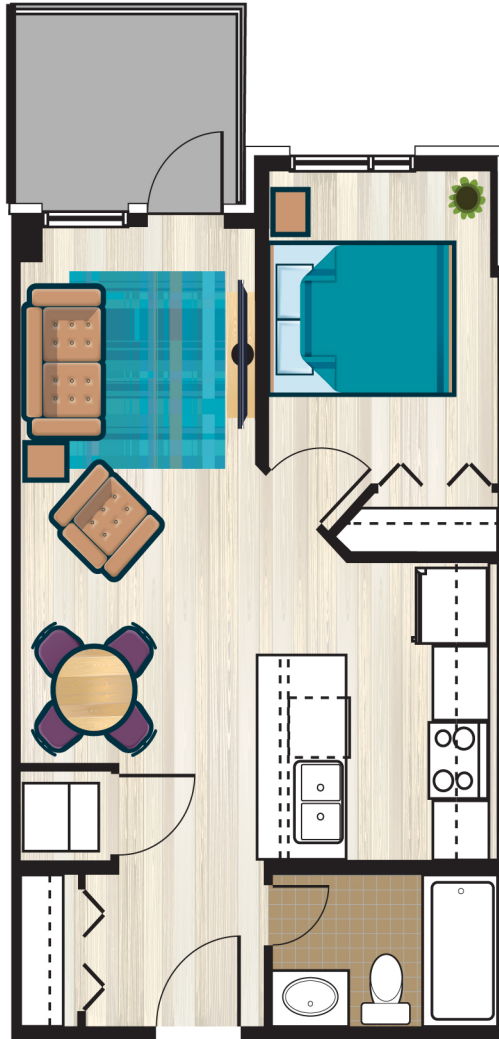

THE  
METROPOLITAN

### Henri Matisse

One Bedroom, One Bath  
503 Sq.ft.